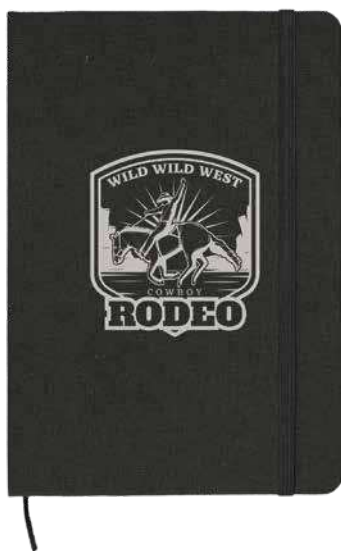

Venture RPET A5 Notebook
LL51

Black A5 RPET notebook with 70gsm ruled paper, date fields, Mobius loop design, elastic strap, ribbon separator, and pen loop.
Item Size: 146mmL x 210mmH