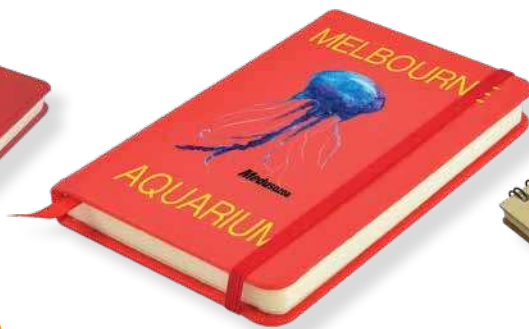

Genesis A5 Notebook

LL8539

Soft PU cover A5 notebook with ribbon page marker and matching edge stitching. 96 leaves, 192 lined cream pages. Available in 7 vibrant colours. Paper: 70gsm
Item Size: 145mmL x 210mmH

Illusion Pocket Notebook

LL5099

PU bound pocket notebook with bookmark, elastic closure, and expandable inner pocket. 96 leaves, 192 lined cream pages. Available in White, Red, Blue, and Black. Paper: 70gsm
Item Size: 90mmL x 141mmH

Savannah Notebook

LL0950

Eco-friendly spiral-bound with unbleached cardboard cover, 140 lined cream pages, includes pen loop and elastic closure. Item Size: 180mmL x 135mmW x 13mmH