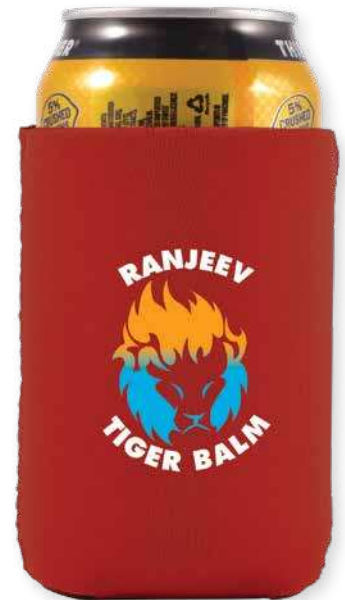

Surf Stubby Cooler

LL2295

3mm thick Neoprene stubby and can cooler is designed to keep drinks cooler for longer periods. Capacity: 375ml
Item Size: 100mmL x 130mmW x 8mmD