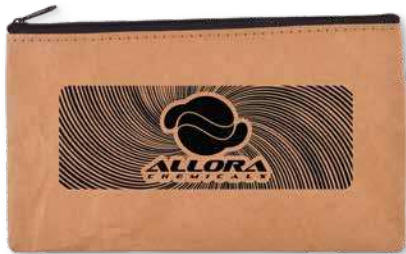

Echo Kraft Pouch

LL7014

Biodegradable kraft paper with black zipper. Lightweight and durable, perfect for storing stationery, cosmetics, cables, and travel essentials. Eco-friendly and practical.

Item Size: 200mmL x 110mmH